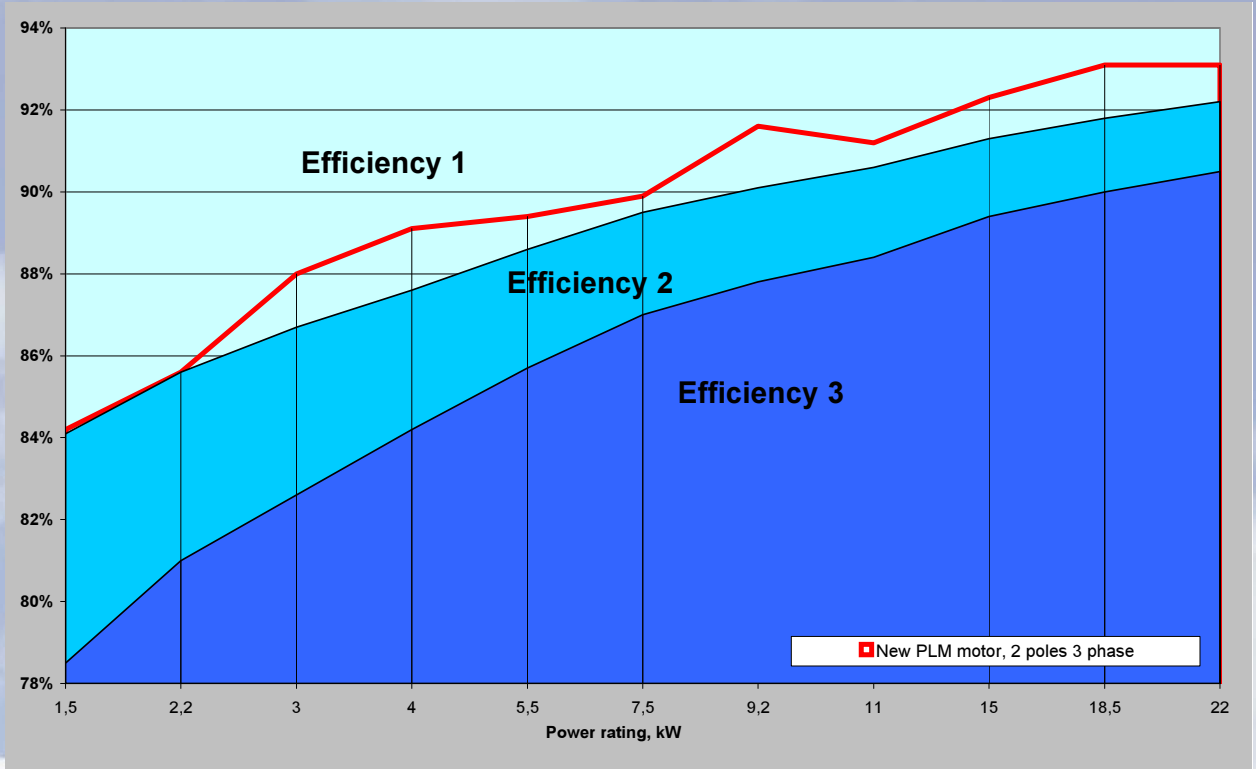

High efficiency means:

- Energy savings
- Respect of the environment
- Money savings
- Higher motor quality
- Higher motor reliability

A relevant part of electrical energy used in industry is consumed by electrical motor driven systems. There is a huge energy saving potential in the application of high efficiency motors, that can be furtherly increased by the use of variable frequency drives.

Engineered for life

EFFICIENCY

Lowara PLM motors have efficiency values that fall within the range normally referred to as efficiency class 1.

High efficiency leads to savings in energy consumption, therefore money savings for any electrical driven pump.