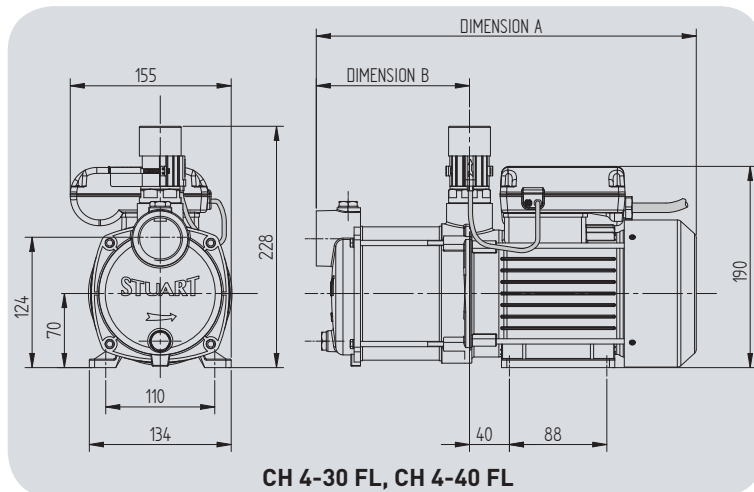

CH Automatic Flow Switch Pumps

Model	Motor	Nominal watts	Max. watts consumed	Amps full load	Seal	Carton dims. mm			Gross weight (packed) kg	Part no.
						L	x W	xH		
CH 4-30 FL	230/1/50	550	805	3.6	EPDM/Car/Cer	481	x 226	x 350	11.5	46578
CH 4-40 FL	230/1/50	750	1210	5.4	EPDM/Car/Cer	481	x 226	x 350	13.5	46596
CH 4-50 FL	230/1/50	1100	1640	7.3	EPDM/Car/Cer	555	x 250	x 350	18.8	46605
CH 4-60 FL	230/1/50	1500	1980	8.8	EPDM/Car/Cer	555	x 250	x 350	20.3	46606

Pump Description	Dim. 'A'	Dim. 'B'
CH 4-30 FL	360	146
CH 4-40 FL	384	170

Pump Description	Dim. 'A'	Dim. 'B'
CH 4-50 FL	431	198
CH 4-60 FL	456	222

All dimensions shown are in mm.

Stuart Turner Ltd
Henley-on-Thames
Oxfordshire RG9 2AD
England