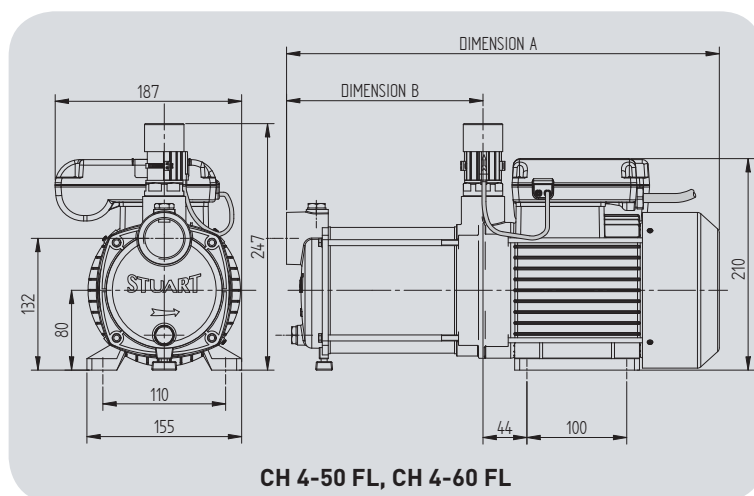

CH Automatic Flow Switch Pumps

Model	Motor	Nominal watts	Max. watts consumed	Amps full load	Seal	Carton dims. mm			Gross weight (packed) kg	Part no.
						L	x W	xH		
CH 4-30 FL	230/1/50	550	805	3.6	EPDM/Car/Cer	481	x 226	x 350	11.5	46578
CH 4-40 FL	230/1/50	750	1210	5.4	EPDM/Car/Cer	481	x 226	x 350	13.5	46596
CH 4-50 FL	230/1/50	1100	1640	7.3	EPDM/Car/Cer	555	x 250	x 350	18.8	46605
CH 4-60 FL	230/1/50	1500	1980	8.8	EPDM/Car/Cer	555	x 250	x 350	20.3	46606

Pump Description	Dim. 'A'	Dim. 'B'
CH 4-30 FL	360	146
CH 4-40 FL	384	170

Pump Description	Dim. 'A'	Dim. 'B'
CH 4-50 FL	431	198
CH 4-60 FL	456	222

All dimensions shown are in mm.

Stuart Turner Ltd
Henley-on-Thames
Oxfordshire RG9 2AD
England