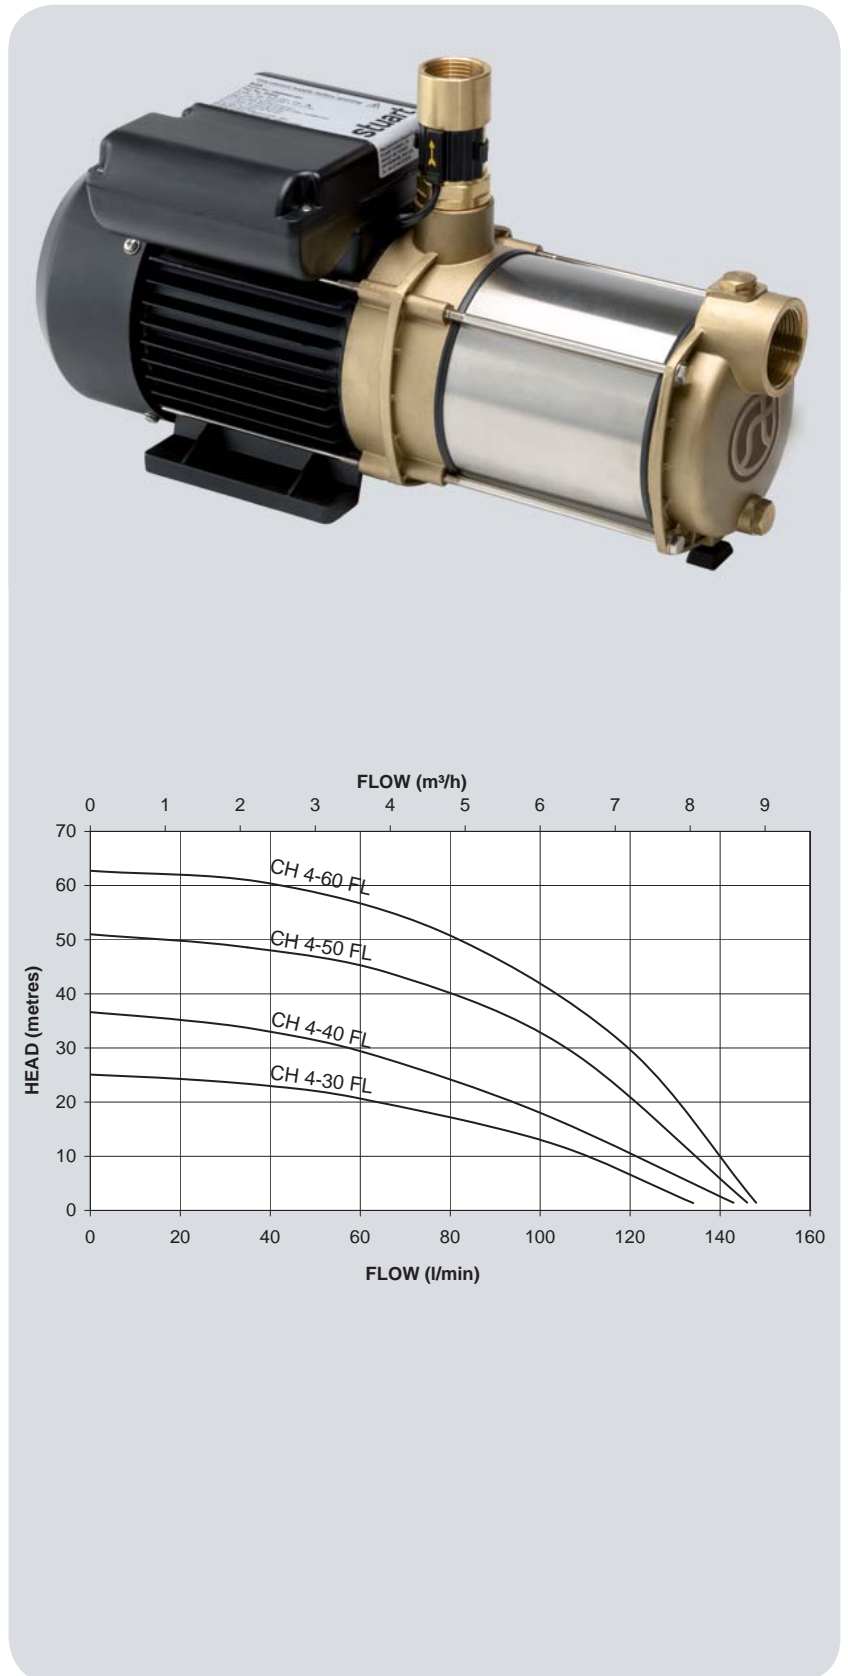

Features

- Fully automatic control - positive head
- No on-site setting/commissioning
- Built in 'no water' cut out
- No pulsing in operation
- Easy installation
- Reliable
- Quiet operation

Materials

Body	Stainless steel/brass
Impeller	Stainless steel
Pump shaft	Stainless steel
Seal	EPDM/carbon/ceramic

CH Automatic Flow Switch Pumps

Model	Motor	Nominal watts	Max. watts consumed	Amps full load	Seal	Carton dims. mm			Gross weight (packed) kg	Part no.
						L	x W	xH		
CH 4-30 FL	230/1/50	550	805	3.6	EPDM/Car/Cer	481	x 226	x 350	11.5	46578
CH 4-40 FL	230/1/50	750	1210	5.4	EPDM/Car/Cer	481	x 226	x 350	13.5	46596
CH 4-50 FL	230/1/50	1100	1640	7.3	EPDM/Car/Cer	555	x 250	x 350	18.8	46605
CH 4-60 FL	230/1/50	1500	1980	8.8	EPDM/Car/Cer	555	x 250	x 350	20.3	46606

Pump Description	Dim. 'A'	Dim. 'B'
CH 4-30 FL	360	146
CH 4-40 FL	384	170

Pump Description	Dim. 'A'	Dim. 'B'
CH 4-50 FL	431	198
CH 4-60 FL	456	222

All dimensions shown are in mm.

Stuart Turner Ltd
Henley-on-Thames
Oxfordshire RG9 2AD
England