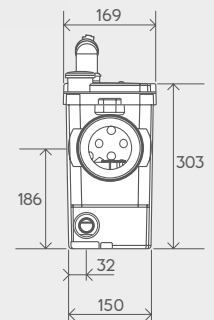

SANIPACK® Pro UP

Product Ref: 6052

Designed to be concealed from view, where back-to-wall or wall-hung sanitaryware is required, the extra slim Sanipack Pro Up can take waste from a WC, wash basin and shower. An ideal choice for a modern, sleek finish.

Why choose this product?

- Perfect solution for a complete shower room installation
- Ideally suited for fitted bathroom units
- Capacity to connect WC, wash basin, bidet and shower
- Easier access to both the tank and electrical connections.
- Quiet motor
- Extra slim dimensions

Vertical/horizontal performance

Up to 5 years warranty
See page 27

Discharge Pipework
22 / 28 / 32mm

Product Weight
7kg

Motor Power
400 Watts

Inlet Pipework
40mm

Voltages
220-240 V/50 Hz

IP Rating
IP44