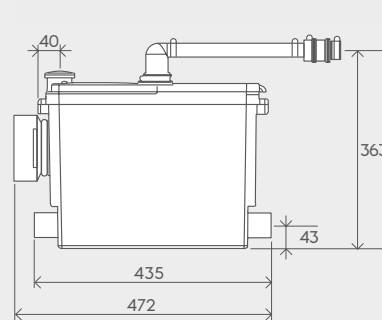

SANIPACK® Pro UP

Product Ref: 6052

Designed to be concealed from view, where back-to-wall or wall-hung sanitaryware is required, the extra slim Sanipack Pro Up can take waste from a WC, wash basin and shower. An ideal choice for a modern, sleek finish.

Why choose this product?

- Perfect solution for a complete shower room installation
- Ideally suited for fitted bathroom units
- Capacity to connect WC, wash basin, bidet and shower
- Easier access to both the tank and electrical connections.
- Quiet motor
- Extra slim dimensions

Vertical/horizontal performance

Up to 5 years warranty
See page 27

Discharge Pipework
22 / 28 / 32mm

Product Weight
7kg

Motor Power
400 Watts

Inlet Pipework
40mm

Voltages
220-240 V/50 Hz

IP Rating
IP44