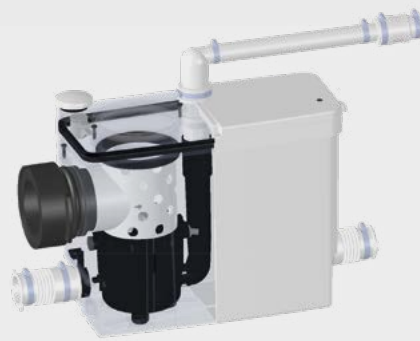

SANIPACK® Pro UP

Product Ref: 6052

Designed to be concealed from view, where back-to-wall or wall-hung sanitaryware is required, the extra slim Sanipack Pro Up can take waste from a WC, wash basin and shower. An ideal choice for a modern, sleek finish.

Why choose this product?

- Perfect solution for a complete shower room installation
- Ideally suited for fitted bathroom units
- Capacity to connect WC, wash basin, bidet and shower
- Easier access to both the tank and electrical connections.
- Quiet motor
- Extra slim dimensions

Vertical/horizontal performance

Up to 5 years warranty
See page 27

Discharge Pipework
22 / 28 / 32mm

Product Weight
7kg

Motor Power
400 Watts

Inlet Pipework
40mm

Voltages
220-240 V/50 Hz

IP Rating
IP44