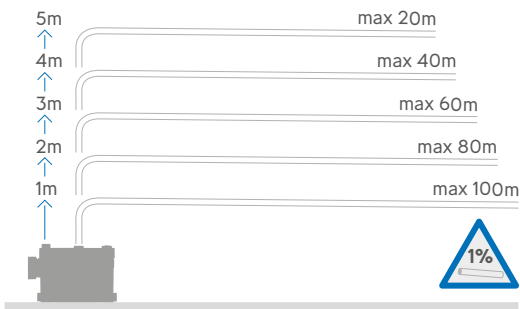

SANIPACK® Pro UP

Product Ref: 6052

Designed to be concealed from view, where back-to-wall or wall-hung sanitaryware is required, the extra slim Sanipack Pro Up can take waste from a WC, wash basin and shower. An ideal choice for a modern, sleek finish.

Vertical/horizontal performance

Up to 5 years warranty
See page 27

Discharge Pipework
22 / 28 / 32mm

Product Weight
7kg

Motor Power
400 Watts

Inlet Pipework
40mm

Voltages
220-240 V/50 Hz

IP Rating
IP44